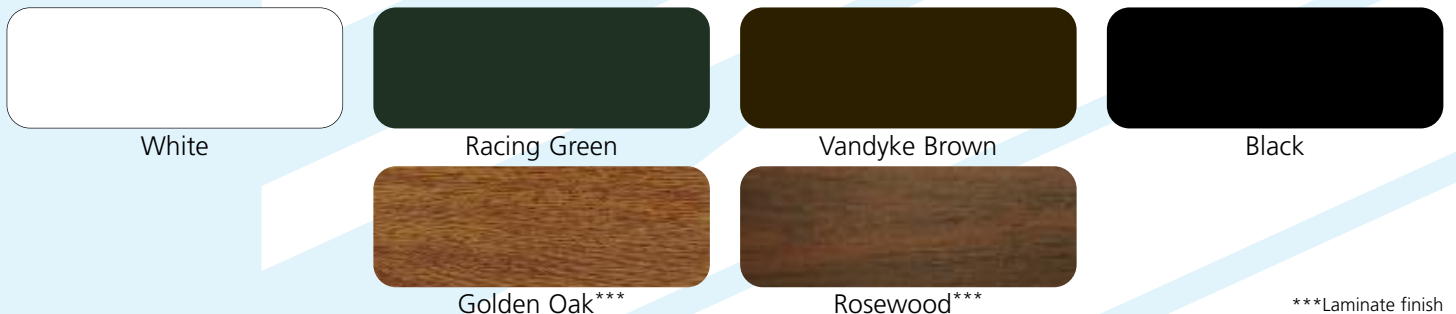

GLIDEROL® GARAGE DOORS

Opening Doors Around The World

COLOUR CHART

GlideRoll-a-Door® roller door colours

Roll-a-Glide® insulated roller door colours

Panel-Glide® sectional overhead garage door colours

THE ABOVE ARE PRINTED EXAMPLES AND MAY NOT EXACTLY MATCH ACTUAL STEEL COLOURS.
PLEASE CONTACT OFFICE FOR STEEL SWATCHES IF REQUIRED.

STOCK COLOURS AS ABOVE: OTHERS COLOURS SUBJECT TO AVAILABILITY